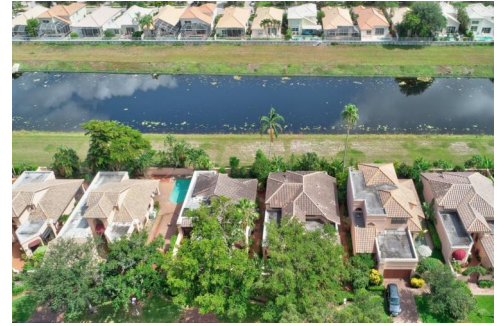

2985 Via Napoli
Deerfield Beach, FL 33442

Single Family

2186 SQFT

3 Beds

3 Baths

Scott Pressman
561-601-7774
scottpressman@hotmail.com
<http://www.scottpressman.keyes.com>